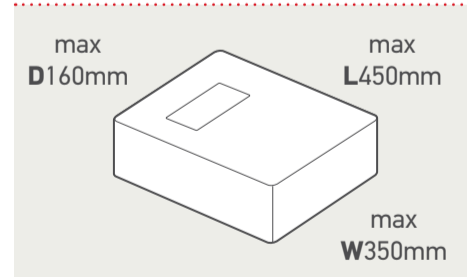

All prices in the above table are exempt from VAT.

Letter up to 100g

Large Letter up to 750g

Small Parcel up to 2kg

Medium Parcel up to 20kg

Exceptions apply – for more information about how to present your mail, please visit: royalmail.com/size