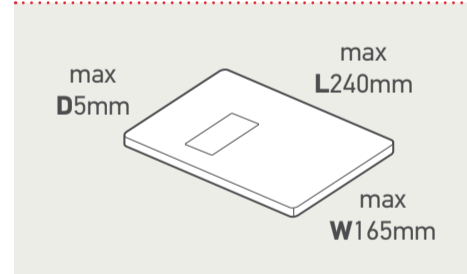

All prices in the above table are exempt from VAT.

Letter up to 100g

Large Letter up to 750g

Small Parcel up to 2kg

Medium Parcel up to 20kg

Exceptions apply – for more information about how to present your mail, please visit: royalmail.com/size