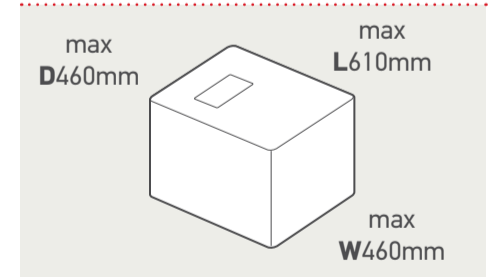

All prices in the above table are exempt from VAT.

Letter up to 100g

Large Letter up to 750g

Small Parcel up to 2kg

Medium Parcel up to 20kg

Exceptions apply – for more information about how to present your mail, please visit: royalmail.com/size