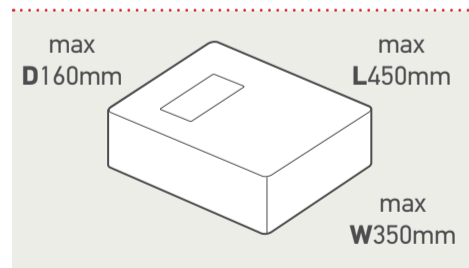

Large Letter up to 750g

Small Parcel up to 2kg

Medium Parcel up to 20kg

Exceptions apply – for more information about how to present your mail, please visit: royalmail.com/size

i Need more pricing information about Royal Mail products and services?