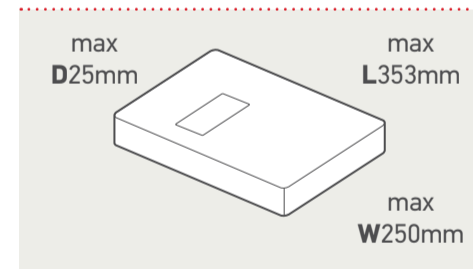

Large Letter up to 750g

Small Parcel up to 2kg

Medium Parcel up to 20kg

Exceptions apply – for more information about how to present your mail, please visit: royalmail.com/size

i Need more pricing information about Royal Mail products and services?