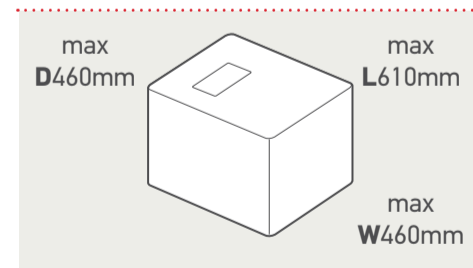

Large Letter up to 750g

Small Parcel up to 2kg

Medium Parcel up to 20kg

Exceptions apply – for more information about how to present your mail, please visit: royalmail.com/size

i Need more pricing information about Royal Mail products and services?