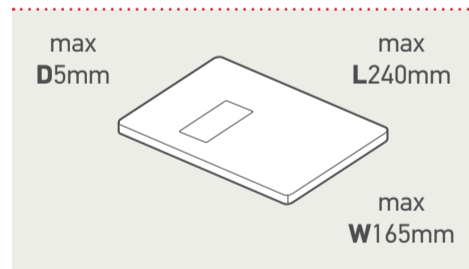

i For users of Royal Mail Mailmark® franking technology, the most up to date and attractive value franking tariff is always in your Mailmark machine. To find out more visit royalmail.com/franking

UK Signed

Our Signed services offer a signature on delivery when you need extra peace of mind.

Royal Mail Signed For®		1st Class	2nd Class	
Format	Weight up to and including	Price	Price	
Letter	100g	£1.67	£1.51	
	Large Letter	100g	£2.00	£1.78
		250g	£2.34	£2.06
		500g	£2.74	£2.36
Small Parcel	750g	£3.40	£2.86	
	1kg	£4.12	£3.62	
	2kg	£6.22	£3.62	
Medium Parcel	1kg	£5.87	£5.52	
	2kg	£8.57	£5.52	
	5kg	£16.85	£14.75	
	10kg	£22.90	£21.25	
	20kg	£34.40	£29.55	

All prices in the above table are exempt from VAT.

UK Standard

Our Standard services offer a range of reliable delivery options for your non-valuable items.

		1st Class	2nd Class	
Format	Weight up to and including	Price	Price	
Letter	100g	57p	41p	
	Large Letter	100g	90p	68p
		250g	£1.24	96p
		500g	£1.64	£1.26
Small Parcel	750g	£2.30	£1.76	
	1kg	£3.12	£2.62	
	2kg	£5.22	£2.62	
Medium Parcel	1kg	£4.87	£4.52	
	2kg	£7.57	£4.52	
	5kg	£15.85	£13.75	
	10kg	£21.90	£20.25	
	20kg	£33.40	£28.55	

All prices in the above table are exempt from VAT.

For Business Mail Advance (BMA) posted via a franking machine, pricing information can be found in the Business Price Guide at royalmail.com/

Letter up to 100g