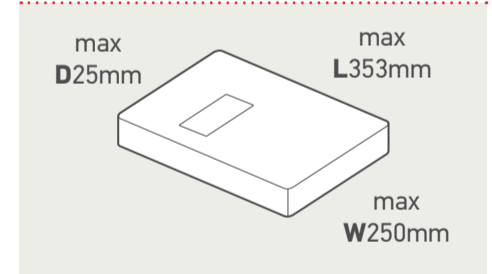

All prices in the above table are exempt from VAT.

Letter up to 100g

Large Letter up to 750g

Small Parcel up to 2kg

Medium Parcel up to 20kg

Exceptions apply – for more information about how to present your mail, please visit: royalmail.com/size